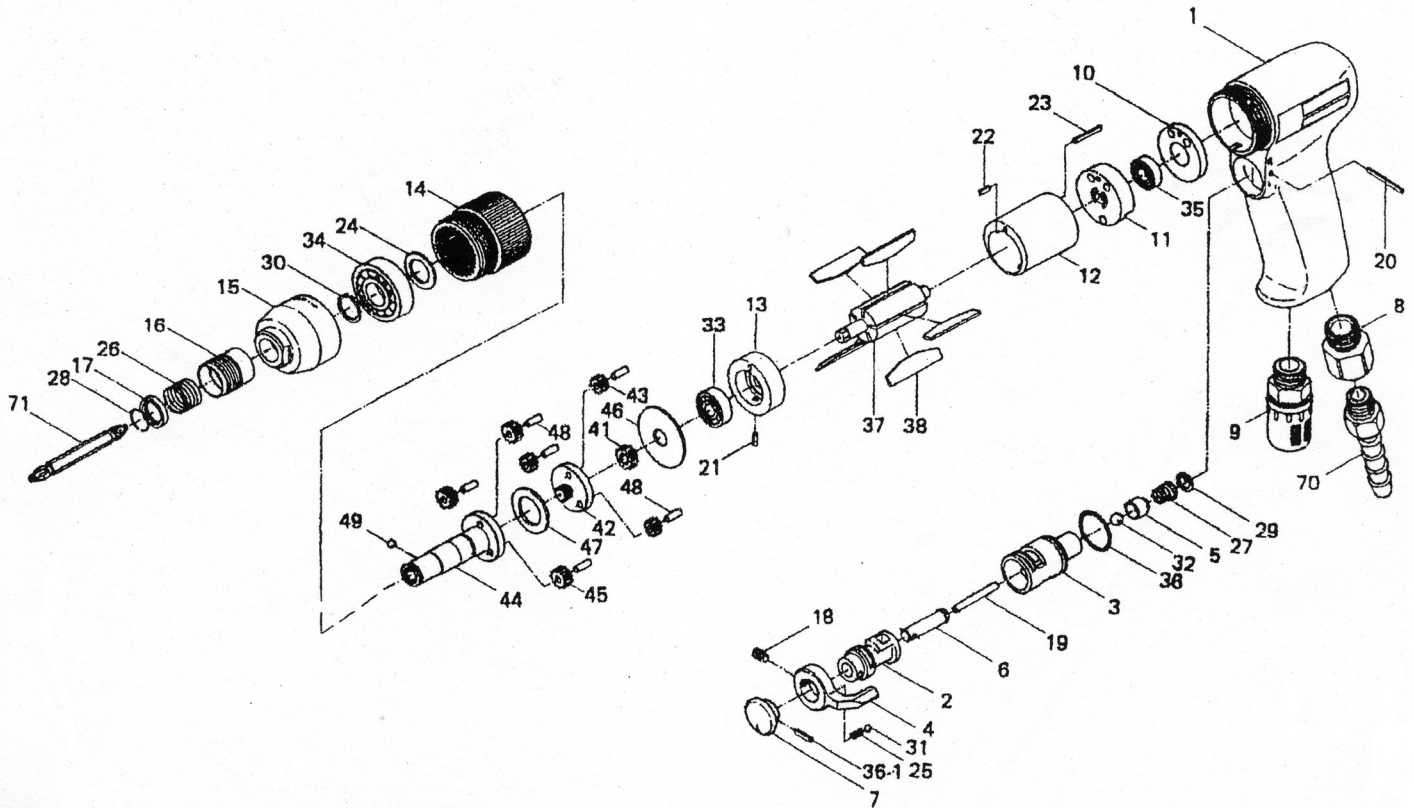

1105 SCREWDRIVER

EXPLODED VIEW

PARTS LIST — FOR REFERENCE ONLY

Index Number	Part Number	Description	Qty.	Index Number	Part Number	Description	Qty.	Index Number	Part Number	Description	Qty.
1	956148-01	Handle	1	10	956148-10	Rear Plate Spacer	1	34	956148-34	Ball Bearing (6001)	1
2	956148-02	Reverse Valve	1	11	956148-11	Rear Plate	1	36-1	956148-361	Roll Pin (2 x 14)	1
3	956148-03	Reverse Valve Bushing	1	12	956148-12	Cylinder	1	37	956148-37	Rotor	1
4	956148-04	Reverse Lever	1	13	956148-13	Front Plate	1	41	956148-41	Rotor Gear	1
5	956148-05	Valve	1	14	956148-14	Gear Casing	1	42	956148-42	First Gear Cage	1
6	956148-06	Valve Rod Bushing	1	15	956148-15	Gear Casing Cover	1	43	956148-43	First Planet Gear	3
7	956148-07	Throttle Trigger	1	16	956148-16	Bit Sleeve	1	44	956148-44	Anvil	1
8	956148-08	Air Inlet Bushing	1	17	956148-17	Bit Spacer	1	45	956148-45	Second Planet Gear	3
	1105-RK	Repair Kit (Parts available in kit only)	1	18	956148-18	Allen Head Dog Point Screw (M4 x 6)	1	46	956148-46	Spacer	1
9		Silencer	1	19	956148-19	Pin (3 x 28)	1	47	956148-47	Gear Cage Spacer	1
20		Pin (2 x 23)	1	21	956148-21	Roll Pin (2 x 6)	1	48	956148-48	Roller Pin (3 x 8)	6
25		Spring (3 x 5)	1	22	956148-22	Roll Pin (2 x 10)	1	49	956148-49	Ball (1/8)	1
29		Inner Snap Ring (9)	1	23	956148-23	Roll Pin (2 x 16)	1				
31		Ball (1/8)	1	24	956148-24	Spacer (18 x 12.1 x 1)	1				
33		Ball Bearing (606)	1	26	956148-26	Spring (13.5 x 11)	1				
35		Miniature Ball Bearing (696)	1	27	956148-27	Cone Spring (6.8 x 8.5 x 8)	1				
36		O-Ring (SNS14)	1	28	956148-28	Snap Ring (11.7 x 1.0)	1				
38		Blade	5	30	956148-30	Outer Snap Ring (12)	1				
				32	956148-32	Ball (1/4)	1				

10000 SE PINE
PORTLAND, OR 97216
503-254-6600
FAX 503-255-2615

When ordering spare parts, please specify tool type, part number, and description

FOOTNOTES