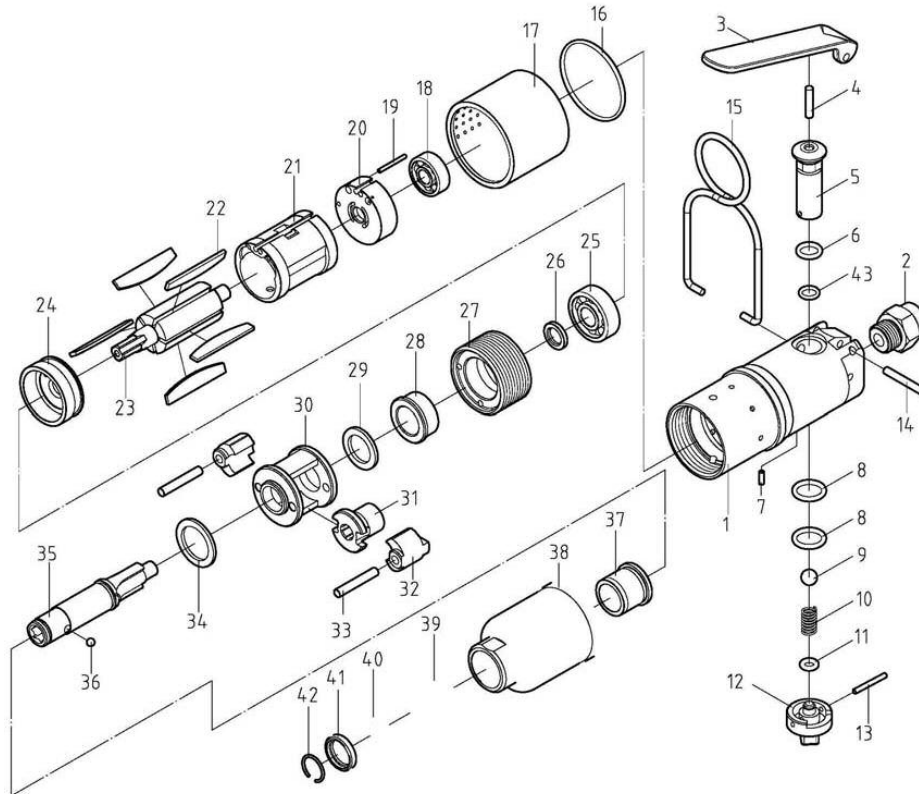

# 1550 TWIN HAMMER IMPACTING SCREWDRIVER 1/4"

## PARTS LIST — FOR REFERENCE ONLY

Index Number	Part Number	Description	Qty	Index Number	Part Number	Description	Qty.
1	001011014	Housing	1	25	BR608ZZ	Ball Bearing	1
2	005011011	Air Inlet	1	26	016011011	Washer	1
3	030011014	Trigger	1	27	017011011	Cylinder Set Screw	1
4	010011014	Pin Valve Rod	1	28	018011011	Bushing	1
5	009011014	Reverse Valve	1	29	019011011	Anvil Rear Spacer	1
6	ORP6	O-Ring	1	30	020011011	Hammer Cage	1
7	PIN2006	Pin	1	31	021011011	Hammer Cam	1
8	ORP10	O-Ring	2	32	022011011	Hammer	2
9	SB1/4-S	Steel Ball	1	33	023011011	Hammer Pin	2
10	007011016	Spring	1	34	024011011	Anvil Front Spacer	1
11	ORP4	O-Ring	1	35	025011011	Anvil	1
12	031011014	Reverse Lever	1	36	SB1/8	Steel Ball	1
13	SP2018	Spring Pin	1	37	026011014	Bushing	1
14	SP3022	Spring Pin	1	38	027011011	Front Casing	1
15	006011011	Suspension Ring	1	39	028011011	Bit Sleeve	1
16	ORS24	O-Ring	1	40	007021011	Spring	1
17	004011014	Exhaust Deflector	1	41	018021011	Bushing	1
18	BR606ZZ	Ball Bearing	1	42	029011011	Snap Ring	1
19	SP1514	Spring Pin	1	43	ORS6	O-Ring	1
20	011011014	Rear Plate	1				
21	012011014	Cylinder	1				
22	014011011	Blade	5				
23	013011014	Rotor	1				
24	015011014	Front Plate	1				