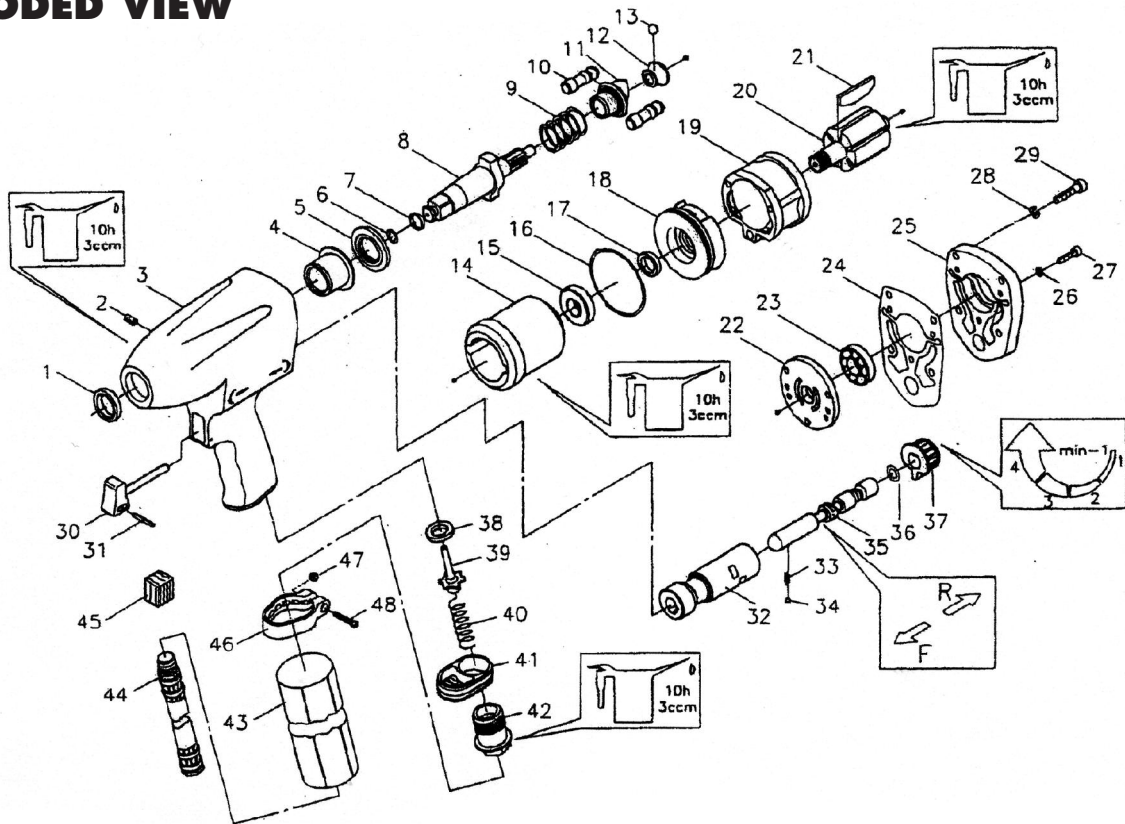

2215 IMPACT WRENCH 1/2"

EXPLODED VIEW

PARTS LIST — FOR REFERENCE ONLY

Index Number	Part Number	Description	Qty	Index Number	Part Number	Description	Qty.
1	RC2215C-01TK	Oil Seal	1	27	RC2215C-27	Cap Screw	2
2	RC2215C-02	Set Screw	1	28	RC2215C-28	Spring Washer	2
3	RC2215C-03	Housing	1	29	RC2215C-29	Cap Screw	2
4	RC2215C-04	Bushing	1	30	RC2215C-30	Trigger	1
5	RC2215C-05	Spacer	1	31	RC2215C-31	Spring Pin	1
6	RC2215C-06TK	O-Ring	1	32	RC2215C-32	Valve Sleeve	1
7	RC2215C-07TK	Anvil Collar	1	33	RC2215C-33RK	Spring	1
8	RC2215C-08RK	Anvil	1	34	RC2215C-34RK	Steel Ball	1
9	RC2215C-09RK	Spring	1	35	RC2215C-35	Reverse Valve	1
10	RC2215C-10RK	Hammer Pin	2	36	RC2215C-36RK	O-Ring	1
11	RC2215C-11	Drive Cam	1	37	RC2215C-37	Regulator Knob	1
12	RC2215C-12	Drive Cam Foundation	1	38	RC2215C-38RK	Bushing	1
13	RC2215C-13RK	Steel Ball	1	39	RC2215C-39	Valve Stem	1
14	RC2215C-14	Hammer Cage	1	40	RC2215C-40TK	Spring	1
15	RC2215C-15	Ball Bearing	1	41	RC2215C-41	Exhaust Deflector	1
16	RC2215C-16TK	O-Ring	1	42	RC2215C-42	Air Inlet	1
17	RC2215C-17TK	Oil Seal	1	43	RC2215C-43	Exhaust Hose	1
18	RC2215C-18	Front End Plate	1	44	RC2215C-44	Lead Hose	1
19	RC2215C-19	Cylinder	1	45	RC2215C-45	Muffler	1
20	RC2215C-20	Rotor	1	46	RC2215C-46	Hose Clamp	1
21	RC2215C-21TK	Rotor Blade	6	47	RC2215C-47	Nut	1
22	RC2215C-22	Rear End Plate	1	48	RC2215C-48	Round Head Screw	1
23	RC2215C-23	Ball Bearing	1		RC2215C-TK	Tune Up Kit 1, 6, 7, 16, 17, 21, 24, 38, 40	
24	RC2215C-24TK	Gasket	1		RC2215C-RK	Repair Kit 8, 9, 10, 13, 33, 34, 36	
25	RC2215C-25	Rear Cover	1				
26	RC2215C-26	Spring Washer	2				

FOOTNOTES

Tune Up Kit: includes all parts having "TK" at the end.
 Repair Kit: includes all parts having "TK" and "RK" at the end.

10000 SE Pine Street
 Portland, OR 97216
 503-254-6600
 FAX 503-255-2615