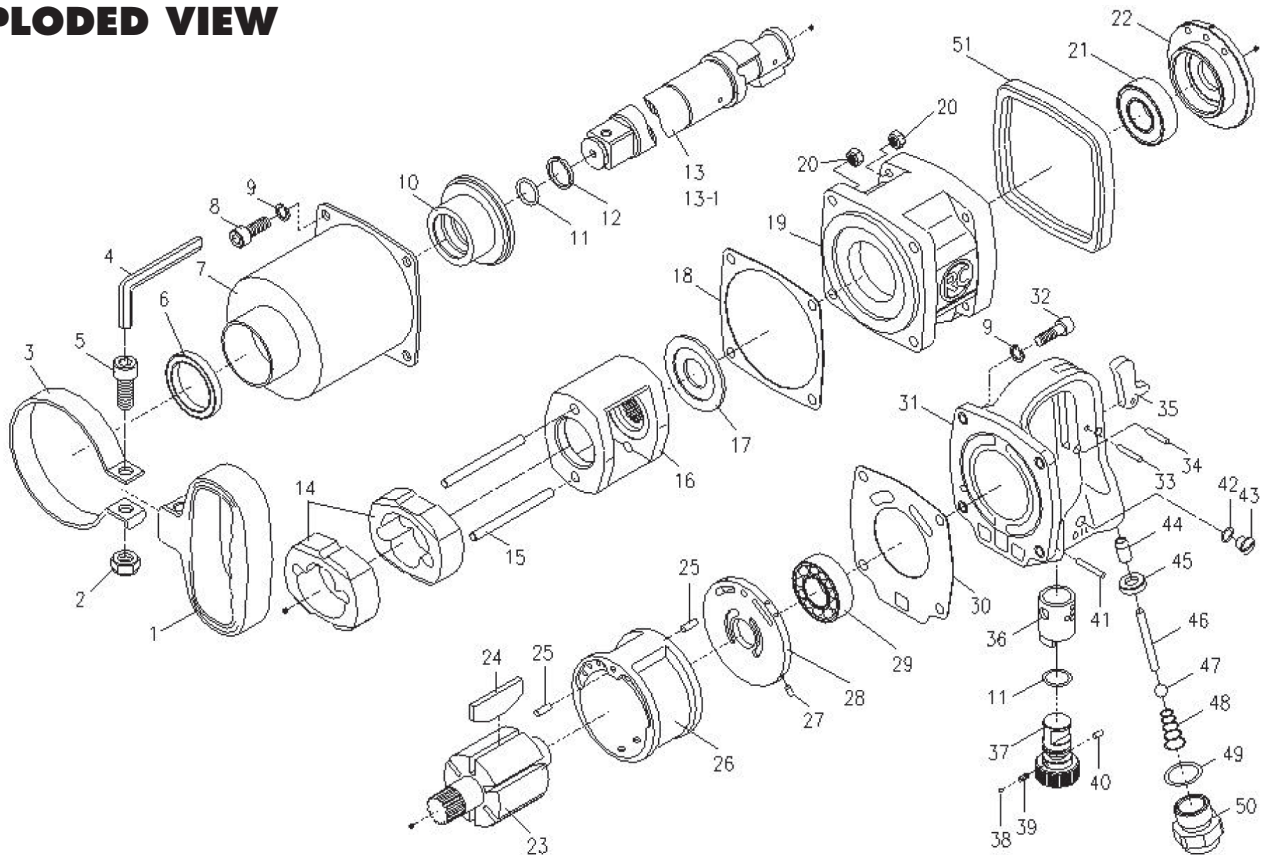

2453/2463 IMPACT WRENCH 1"

EXPLODED VIEW

PARTS LIST — FOR REFERENCE ONLY

Index Number	Part Number	Description	Qty.	Index Number	Part Number	Description	Qty.	Index Number	Part Number	Description	Qty.
1	RC2453A-01	Handle	1	22	RC2453A-22	Front End Plate	1	44	RC2453A-44	Valve Bushing	1
2	RC2453A-02	Lock Nut	1	23	RC2453A-23	Rotor	1	45	RC2453A-45	Bushing	1
3	RC2453A-03	Clamp	1	24	RC2453A-24TK	Rotor Blade	6 ■	46	RC2453A-46	Valve Stem	1
4	RC2453A-04	Hex.Wrench	1	25	RC2453A-25	Spring Pin	2	47	RC2453A-47TK	Steel Ball	1 ■
5	RC2453A-05	Cap Screw	1	26	RC2453A-26	Cylinder	1	48	RC2453A-48TK	Spring	1 ■
6	RC2453A-06	Oil Seal	1	27	RC2453A-27	Spring Pin	1	49	RC2453A-49TK	O-Ring	1 ■
7	RC2453A-07	Hammer Case	1	28	RC2453A-28	Rear End Plate	1	50	RC2453A-50	Air Inlet	1
8	RC2453A-08	Cap Screw	4	29	BB6205ZZ	Ball Bearing	1 ● ▲	51	RC2453A-51RK	Housing Band	1 ● ▲
9	RC2453A-09	Spring Washer	8	30	RC2453A-30TK	Rear Gasket	1 ■				
10	RC2453A-10	Bushing	1	31	RC2453A-31	Handle Frame	1				
11	RC2453A-11TK	O-Ring	1 ■	32	RC2453A-32	Cap Screw	4				
12	RC2453A-12RK	Anvil Collar	1 ● ▲	33	RC2453A-33	Spring Pin	1				
13	RC2453A-13RK	Anvil 2" Acc.882435	1 ●	34	RC2453A-34	Pin	1				
13-1	RC2463A-13RK	Anvil 6" [for Model 2463]	1 ▲	35	RC2453A-35	Inner Trigger	1				
14	RC2453A-14RK	Hammer	2 ● ▲	36	RC2453A-36	Reverse Valve Bushing	1				
15	RC2453A-15RK	Hammer Pin	2 ● ▲	37	RC2453A-37	Reverse Valve	1				
16	RC2453A-16	Hammer Cage	1	38	RC2453A-38TK	Steel Ball	1 ■				
17	RC2453A-17	Rear Washer	1	39	RC2453A-39TK	Spring	1 ■				
18	RC2453A-18TK	Front Gasket	1 ■	40	RC2453A-40TK	Spring Pin	1 ■				
19	RC2453A-19	Motor Housing	1	41	RC2453A-41TK	Spring Pin	1 ■				
20	RC2453A-20	Lock Nut	8	42	RC2453A-42TK	O-Ring	1 ■				
21	BB6205ZZ	Ball Bearing	1 ● ▲	43	RC2453A-43	Oil Chamber Screw	1				

FOOTNOTES

- = Included in RC2453A-RK Repair Kit
- = Included in RC2453A-TK & RC2463A-TK Tune Up Kits
- ▲ = Included in RC2463A-RK Repair Kit

EAGLE
GROUP

10000 SE PINE
PORTLAND, OR 97216
503-254-6600
FAX 503-255-2615