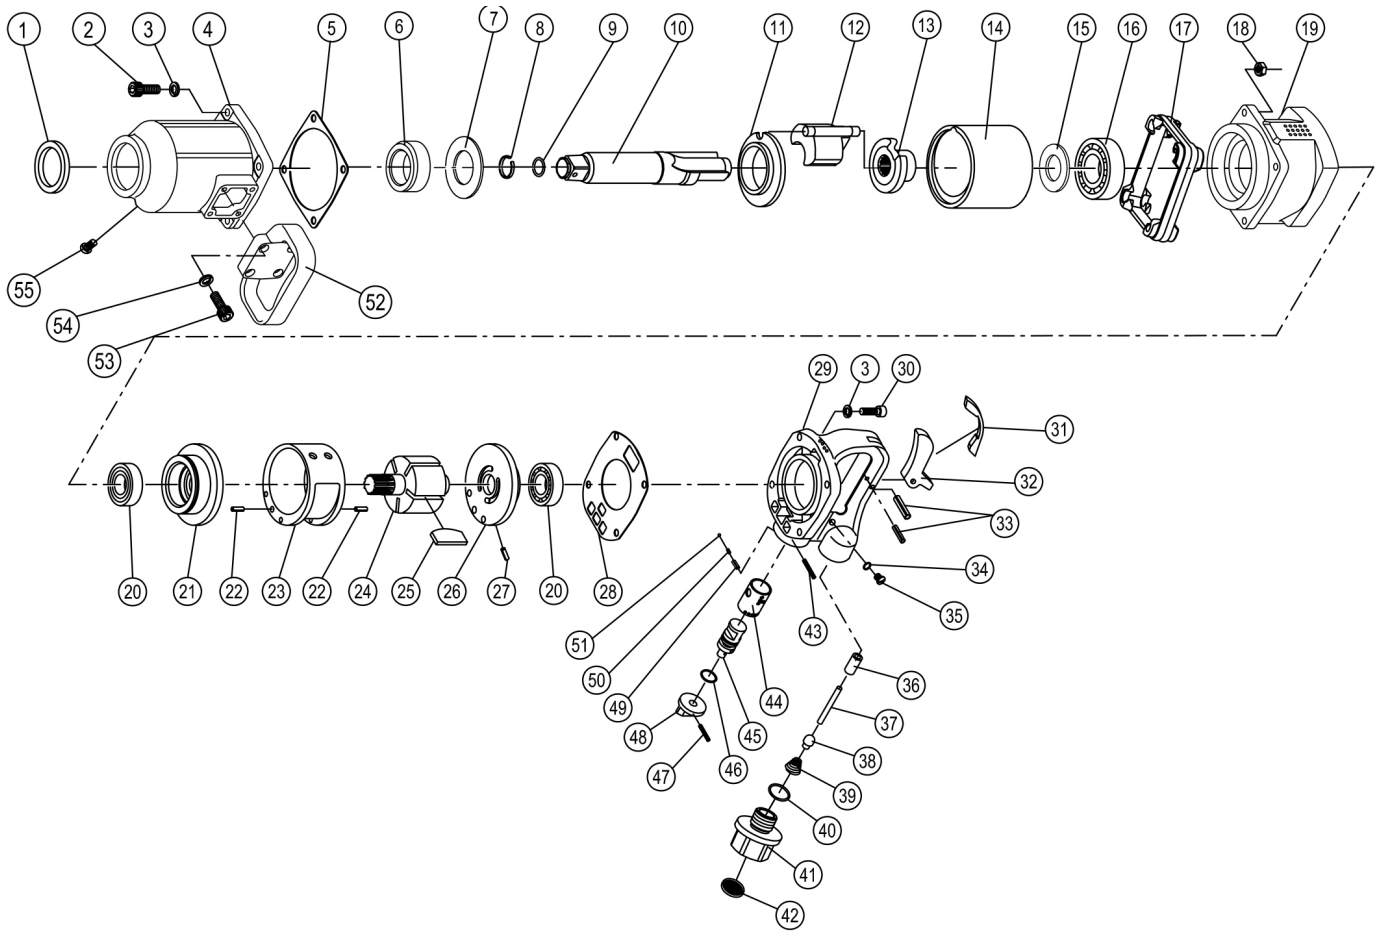

# 2485L 1" PINLESS IMPACT WRENCH

## EXPLODED VIEW

### PARTS LIST — FOR REFERENCE ONLY

Index Number	Part Number	Description	Qty.	Index Number	Part Number	Description	Qty.	Index Number	Part Number	Description	Qty.
2	2485L-2	Gap Screw M8 x 30	4	26	2485L-26	Rear End Plate	1	51	2485L-51	Steel Ball 4 mm	1
3	2485L-3	Spring Washer M8	8	27	2485L-27	Spring Pin 4 x 10	1	52	2485L-52	Handle	1
4	2485L-4	Hammer Case Assembly	1	29	2485L-29	Rear Cover	1	53	2485L-53	Cap Screw M6 x 20	4
6	2485L-6	Hammer Case Bushing	1	30	2485L-30	Cap Screw M8 x 25	4	54	2485L-54	Spring Washer M6	4
7	2485L-7	Spacer	1	31	2485L-31	Trigger Band	1	55	2485L-55	Bullet-Headed Screw M8 x 8	1
10	2485L-10	Anvil	1	32	2485L-32	Trigger	1		2485L-RK	Repair Kit	1
11	2485L-11	Hammer Frame Lid	1	33	2485L-33	Spring Pin 4 x 22	2			(parts available in kit only)	
12	2485L-12	Hammer	1	35	2485L-35	Bullet-headed Screw M8 x 8	1	1		Oil Seal 52 x 38 x 7	1
13	2485L-13	Drive Cam	1	36	2485L-36	Throttle Valve Bushing	1	5		Hammer Case Gasket	1
14	2485L-14	Hammer Frame Assembly	1	37	2485L-37	Valve Stem	1	8		Retainer Ring	1
15	2485L-15	Rear Washer	1	38	2485L-38	Air Closer	1	9		O-Ring 18 x 2.5	1
16	2485L-16	Ball Bearing 6208	1	41	2485L-41	Air Inlet	1	20		Ball Bearing 6205	2
17	2485L-17	Mid Band	1	42	2485L-42	Filter Net	1	25		Rotor Blade	6
18	2485L-18	Screw Nut M8	4	43	2485L-43	Spring Pin 4 x 32	1	28		Rear Cover Gasket	1
19	2485L-19	Housing	1	44	2485L-44	Reverse Valve Bushing	1	34		O-Ring 17 x 2.5	1
21	2485L-21	Front End Plate	1	45	2485L-45	Reverse Valve	1	39		Spring	1
22	2485L-22	Spring Pin 6 x 18	2	47	2485L-47	Spring Pin 3 x 26	1	40		O-Ring 18 x 3	1
23	2485L-23	Cylinder	1	48	2485L-48	Regulator Valve Knob	1	46		O-Ring 17 x 2.5	1
24	2485L-24	Rotor	1	49	2485L-49	Spring Pin 3 x 8	1				
				50	2485L-50	Spring	1				