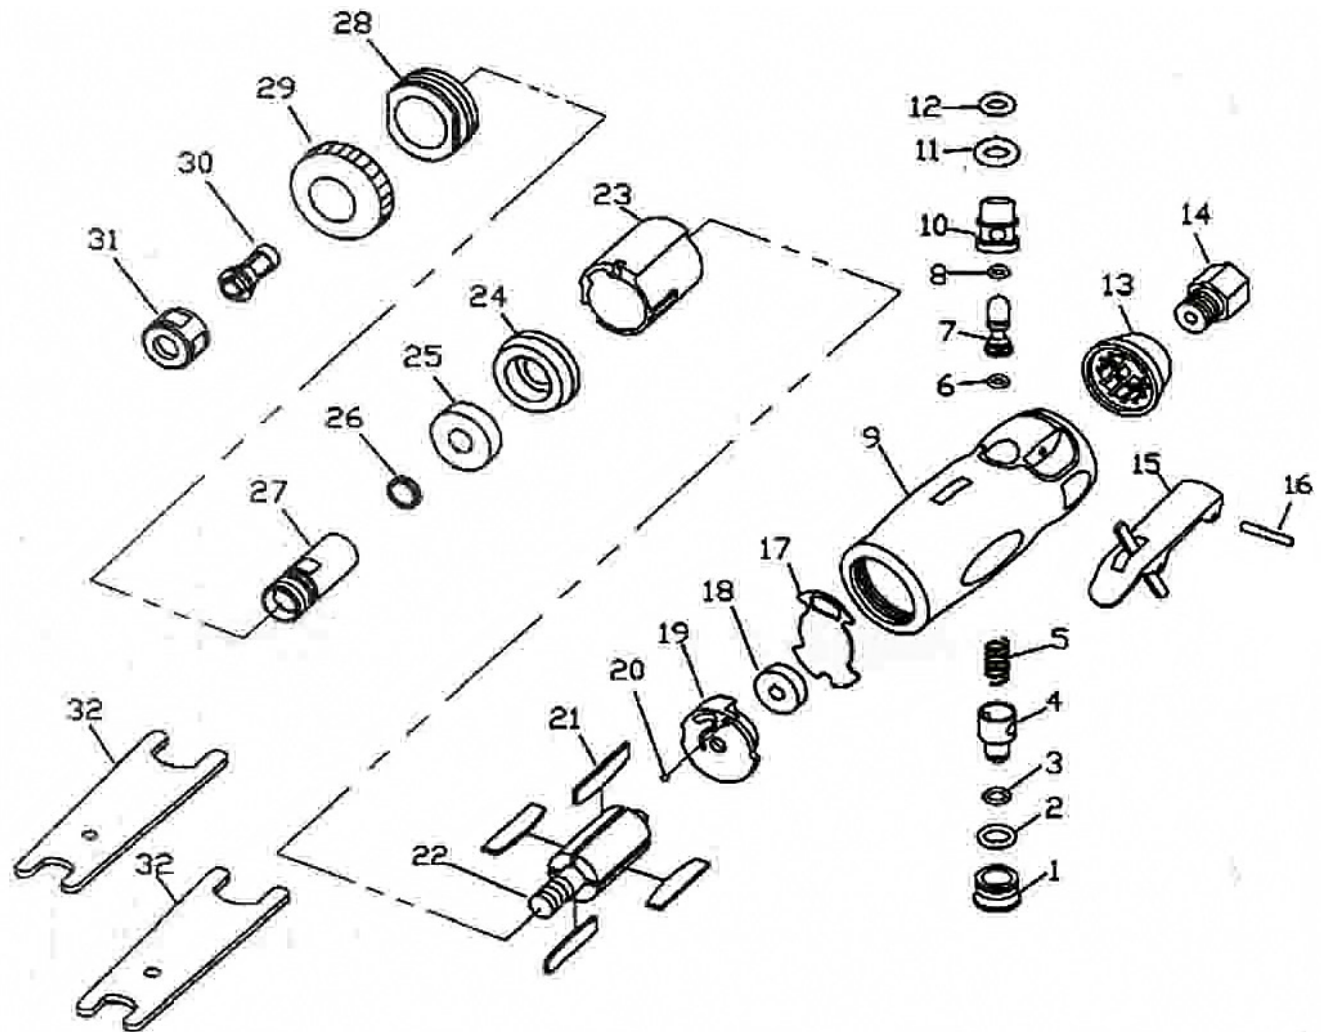

# 5200EC 1/4" MEDIUM DIE GRINDER

## EXPLODED VIEW

## PARTS LIST — FOR REFERENCE ONLY

Index Number	Part Number	Description	Qty.	Index Number	Part Number	Description	Qty.	Index Number	Part Number	Description	Qty.
1	4001001	Plug Screw	1	12	4001012	O-Ring	1	22	4001022	Rotor	1
	5200EC-TK (available as kit only)		1	13	4001013	Muffler	1	23	4001023	Cylinder	1
2		O-Ring	1	14	4001014	Air Inlet	1	24	4001024	Bearing Plate	1
3		O-Ring	1	15	4001015	Lever	1	26	4001026	Washer	1
5		Valve Spring	1	16	4001016	Lever Pin	1	27	4001027	Spindle	1
6		O-Ring	1	17	4001017	Steel Plate	1	28	4001028	Lock Ring	1
8		O-Ring	1		5200EC-RK (available as kit only)		1	29	4001029	Housing Cap	1
10		Valve Bushing	1	18		Bearing 626ZZ	1	30	4001030	Collect	1
11		O-Ring	1	21		Rotor Blade	4	31	4001031	Collect Nut	1
4	4001004	Air Regulator	1	25		Bearing	1	32	4001032	Wrench	2
7	4001007	Valve Stem	1	19	4001019	Bearing Plate	4				
9	4001009	Motor Housing	1	20	4001020	Ball	1				