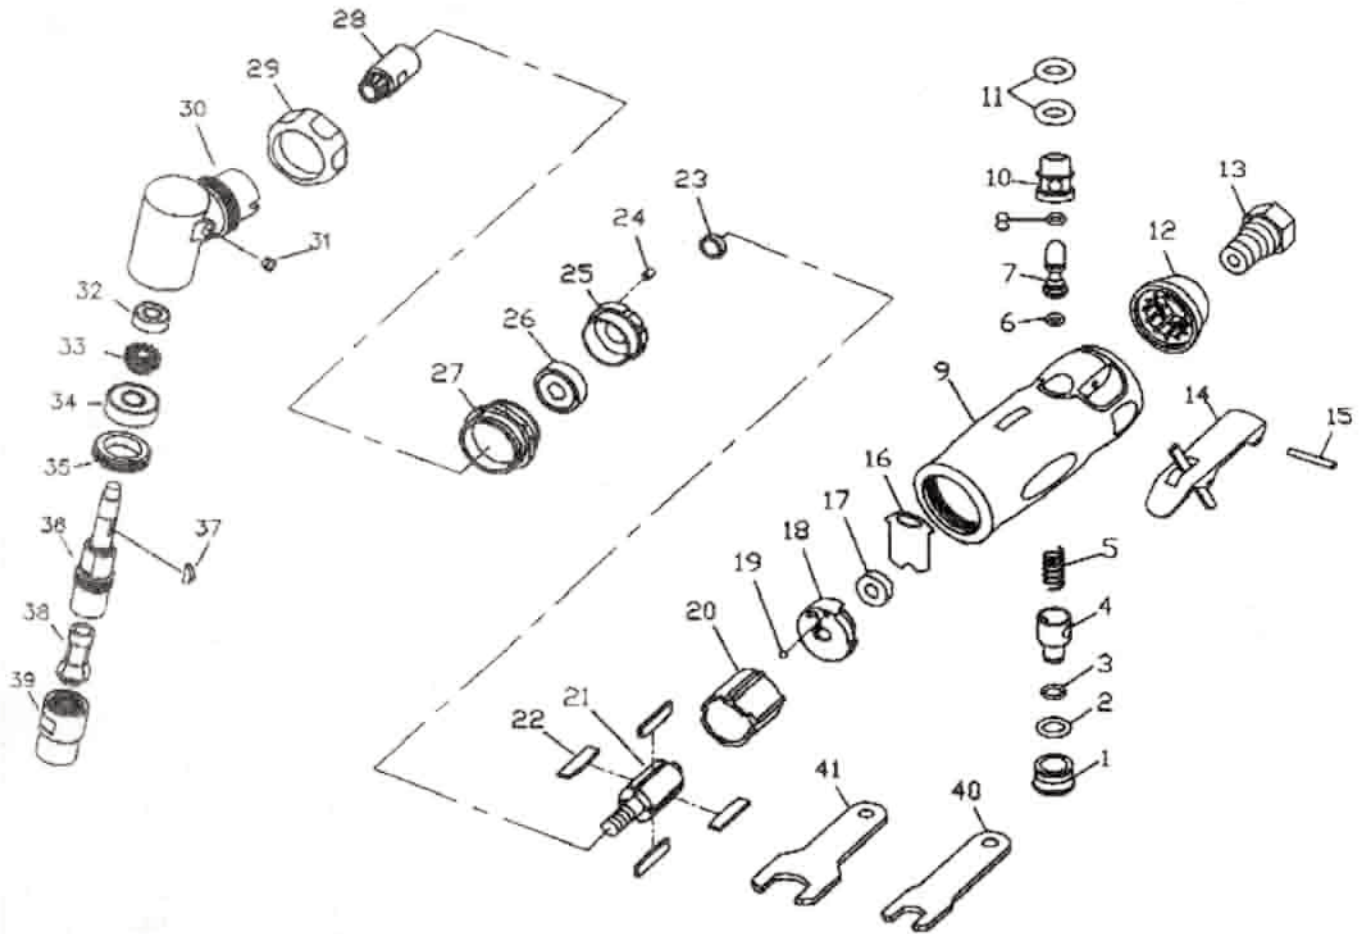

5203EC 1/4" ANGLE DIE GRINDER, 105°

EXPLODED VIEW

PARTS LIST — FOR REFERENCE ONLY

Index Number	Part Number	Description	Qty.	Index Number	Part Number	Description	Qty.	Index Number	Part Number	Description	Qty.
1	3059001	Plug Screw	1	17	3059017	Bearing	1	33	3059033	Spindle Gear	1
2	3059002	O-Ring	1	18	3059018	Bearing Plate	1	34	3059034	Bearing	1
3	3059003	O-Ring	1	19	3059019	Ball	1	35	3059035	Clamp Nut	1
4	3059004	Air Regulator	1	20	3059020	Cylinder	1	36	3059036	Spindle	1
5	3059005	Valve Spring	1	21	3059021	Rotor	1	37	3059037	Woodruff Key	1
6	3059006	O-Ring	1	22	3059022	Rotor Blade	4	38	3059038	Collet	1
7	3059007	Valve Stem	1	23	3059023	Rotor Collar	1	39	3059039	Collect Nut	1
8	3059008	O-Ring	1	24	3059024	Locating Pin	1	ACCESSORIES			
9	3059009	Motor Housing	1	25	3059025	Bearing Plate	1	40	3059040	Wrench (11mm)	1
10	3059010	Valve Bushing	1	26	3059026	Bearing	1	41	3059041	Wrench (17mm)	1
11	3059011	O-Ring	2	27	3059027	Lock Ring	1				
12	3059012	Muffler	1	28	3059028	Piston Gear	1				
13	3059013	Air Inlet	1	29	3059029	Cap	1				
14	3059014	Lever	1	30	3059030	105 Degree Head Housing	1				
15	3059015	Lever Pin	1	31	3059031	Grease Cap	1				
16	3059016	Steel Plate	1	32	3059032	Bearing	1				

EAGLE

10000 SE Pine Street
Portland, OR 97216
503-254-6600
FAX 503-255-2615

When ordering spare parts, please specify
tool type, part number and description.

FOOTNOTES

REVISED 9/09