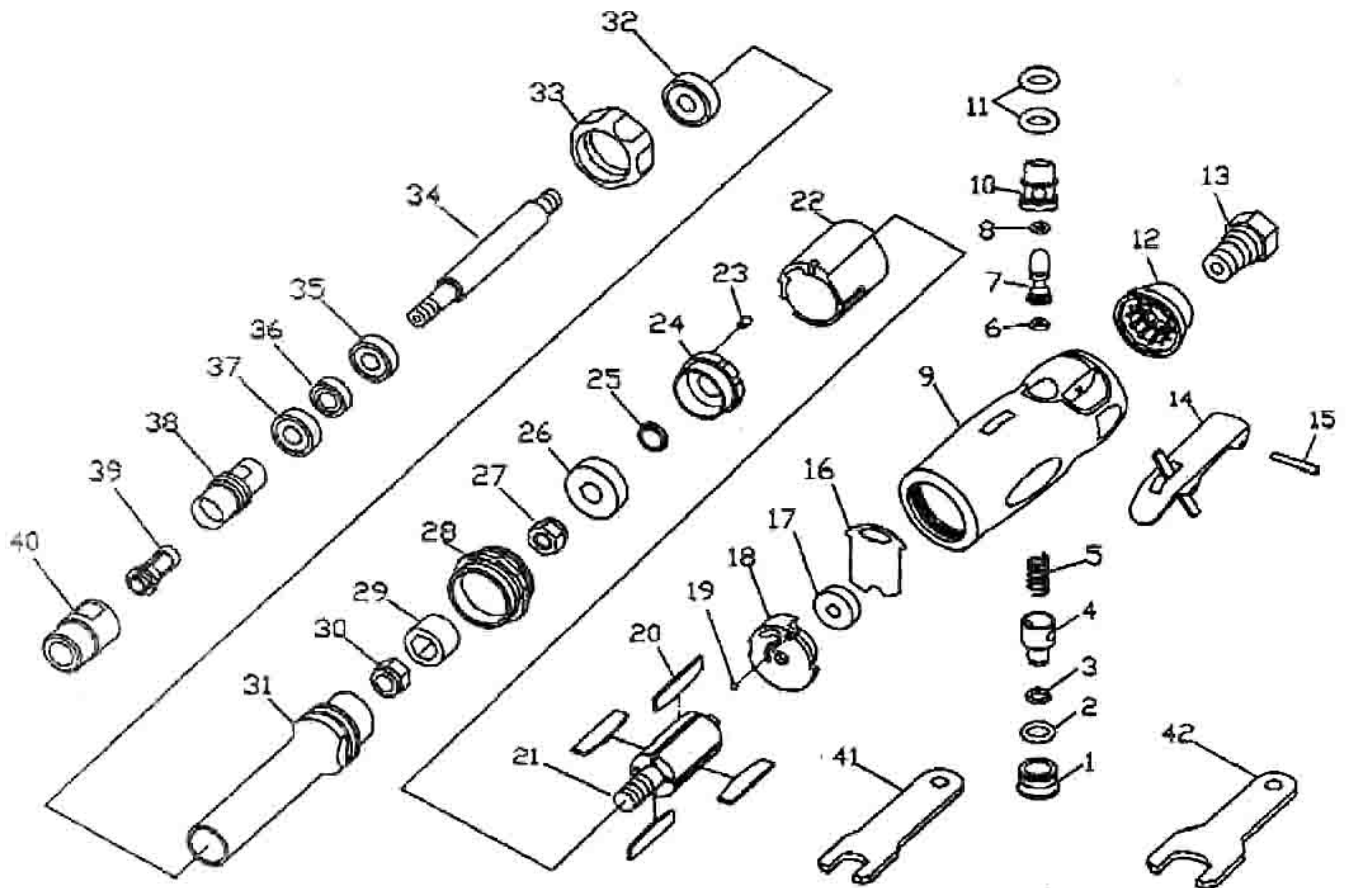

5207EC 5" EXTENDED DIE GRINDER

EXPLODED VIEW

PARTS LIST — FOR REFERENCE ONLY

Index Number	Part Number	Description	Qty.	Index Number	Part Number	Description	Qty.	Index Number	Part Number	Description	Qty.
1	3005001	Plug Screw	1	14	3005014	Lever	1	27	3005027	Coupling Nut	1
	5207EC-TK	Parts available in kit only	1	15	3005015	Lever Pin	1	28	3005028	Lock Pin	1
2		O-Ring	1	16	3005016	Steel Plate	1	29	3005029	Coupling	1
3		O-Ring	1		5207EC-RK	Parts available in kit only	1	30	3005030	Coupling Nut	1
5		Valve Spring	1	17		Bearing 696ZZ	1	31	3005031	5" Housing	1
6		O-Ring	1	20		Rotor Blade	1	32	3005032	Bearing 698ZZ	1
8		O-Ring	1	26		Bearing 608ZZ	1	33	3005033	Cap	1
11		O-Ring	2	18	3005018	Bearing Plate	1	34	3005034	5" Spindle	1
4	3005004	Air Regulator	1	19	3005019	Ball	1	35	3005035	Bearing 688ZZ (5m)	2
7	3005007	Valve Stem	1	21	3005021	Rotor	1	36	3005036	Bearing 688ZZ (4m)	1
9	3005009	Motor Housing	1	22	3005022	Cylinder	1	37	3005037	Bearing 688ZZ (5m)	1
10	3005010	Valve Bushing	1	23	3005023	Locating Pin	1	38	3005038	Spindle	1
12	3005012	Muffler	1	24	3005024	Bearing Plate	1	39	3005039	Collet	1
13	3005013	Air Inlet	1	25	3005025	Rotor Collar	1	40	3005040	Collet Nut	1
								41	3005041	Wrench (11 mm)	1
								42	3005042	Wrench (17 mm)	1

FOOTNOTES

EAGLE GROUP
A Division of AIMCO

10000 SE PINE
PORTLAND, OR 97216
503-254-6600
FAX 503-255-2615

When ordering spare parts, please specify tool type, part number, and description

REVISED 08/17