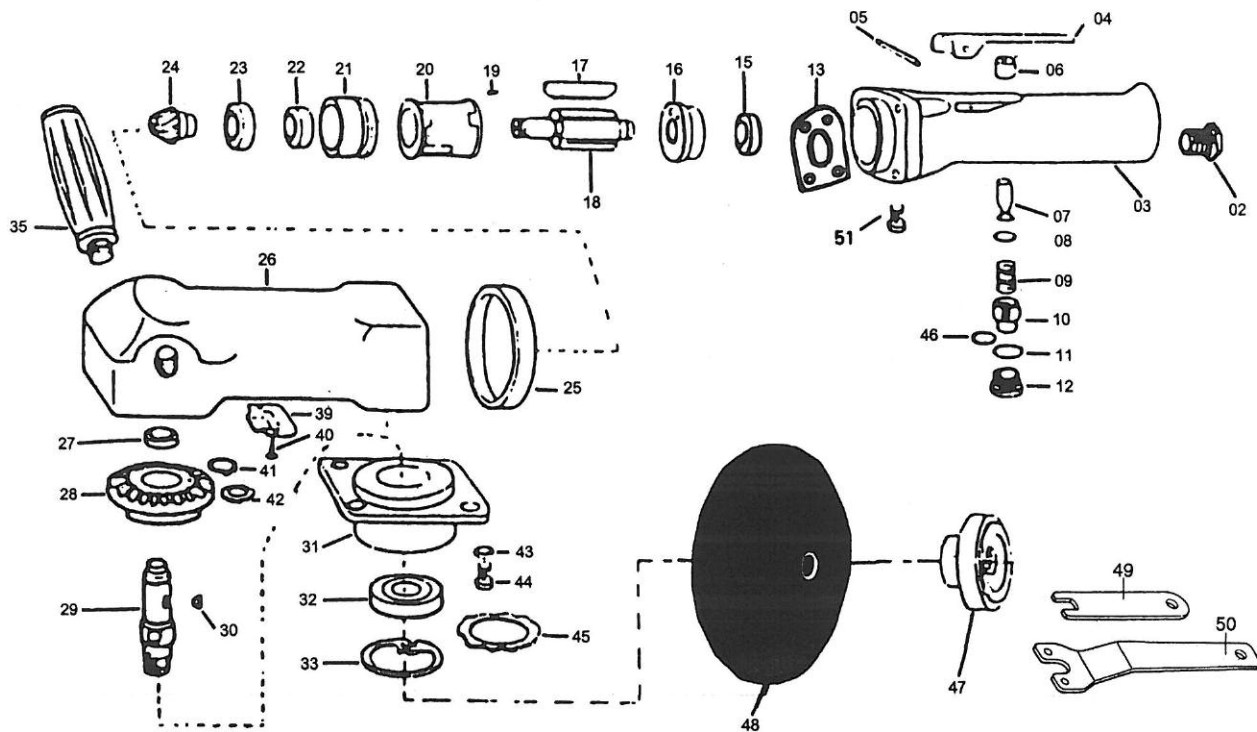

6507 7" ANGLE SANDER / POLISHER

EXPLODED VIEW

PARTS LIST — FOR REFERENCE ONLY

Index Number	Part Number	Description	Qty	Index Number	Part Number	Description	Qty.
02	951001-02	Air Inlet	1	29	951001-29	Spindle	1
03	951001-03	Valve Body	1	30	951001-30	Woodruf Key	1
04	951001-04	Lever	1	31	951001-31	Housing Cap	1
05	951001-05	Lever Pin	1	32	951001-32	Bearing	1
06	951001-06	Valve Bushing	1	33	951001-33	Retaining Ring	1
07	951001-07	Valve Stem	1	35	951001-35	Handle	1
08	951001-08	"O" Ring	1	39	951001-39	Exhaust Deflector	1
09	951001-09	Valve Spring	1	40	951001-40	Exhaust Deflector Screw	2
10	951001-10	Air Controller	1	41	951001-41	Retaining Ring	1
11	951001-11	"O" Ring	1	42	951001-42	Wave Washer	1
12	951001-12	Valve Screw	1	43	951001-43	Spring Washer	4
13	951001-13	Gasket	1	44	951001-44	Screw	4
15	951001-15	Bearing	1	45	951001-45	Wave Washer	1
16	951001-16	Rear End Plate	1	46	951001-46	"O" Ring	1
17	951001-17	Rotor Blade	4	47	951001-47	Locknut	1
18	951001-18	Rotor	1	48	951001-48	7" Sanding Pad	1
19	951001-19	Cylinder Pin	1	49	951001-49	Wrench	1
20	951001-20	Cylinder	1	50	951001-50	Wrench	1
21	951001-21	Front End Plate	1	51	951001-51	Screw	4
22	951001-22	Bearing	1				
23	951001-23	Bearing	1				
24	951001-24	Pinion	1				
25	951001-25	Housing Band	1				
26	951001-26	Motor Housing	1				
27	951001-27	Bearing	1				
28	951001-28	Bevel Gear	1				