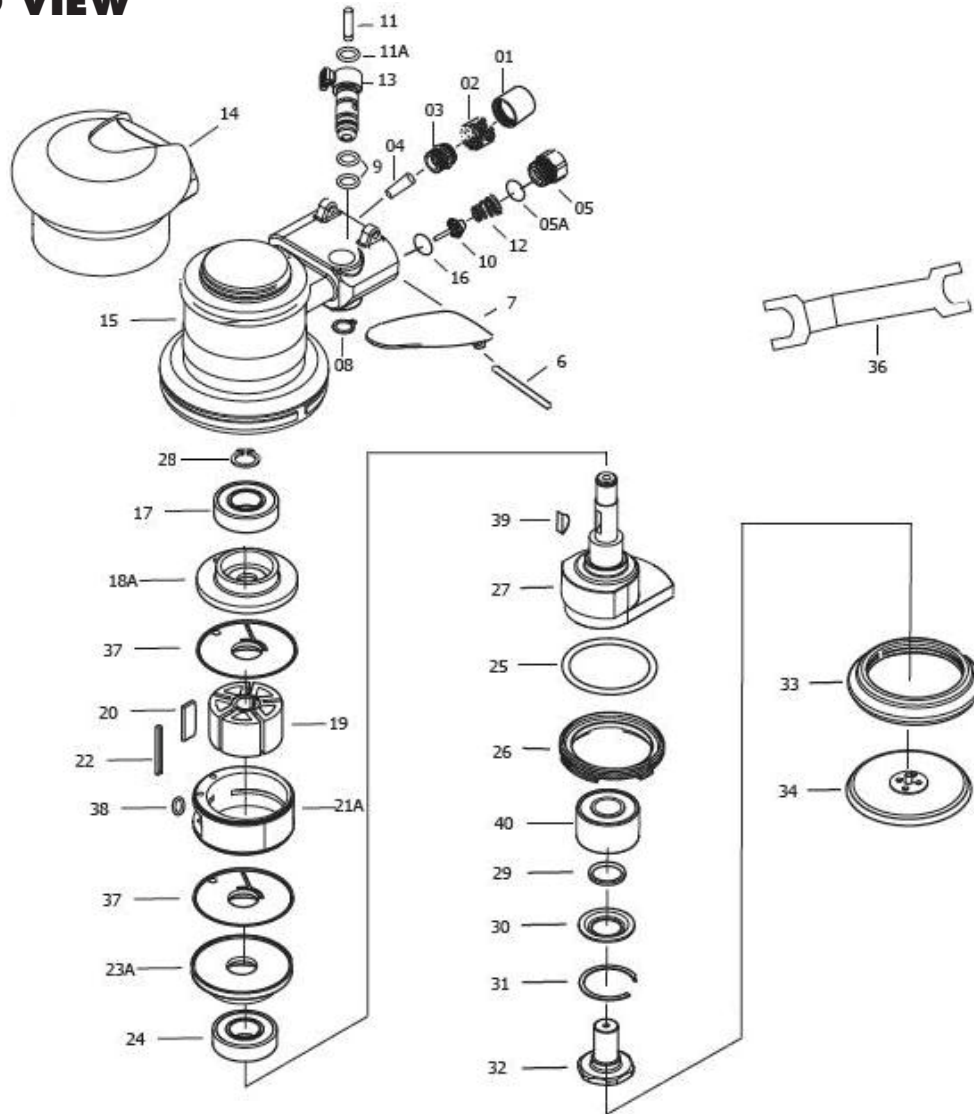

6905EC/6905VEC/6906EC AIR ORBITAL SANDERS

EXPLODED VIEW

PARTS LIST — FOR REFERENCE ONLY

Index Number	Part Number	Description	Qty.	Index Number	Part Number	Description	Qty.	Index Number	Part Number	Description	Qty.
1	7181001	Cover	1	5	7181005	Inlet Bushing	1	26	7181026	Safeguard Bushing	1
	6905EC-RK	Repair Kit (Parts available in kit only)	1	5A	7181005A	Washer	1	27	7181027	Motor Shaft Balancer 5 mm	1
2		Felt	1	6	7181006	Spring Pin	1	28	7181028	Snap Ring	1
9		O-Ring	2	7	7181007	Lever	1	29	7181029	Felt Ring	1
11A		O-Ring	1	8	7181008	Snap Ring	1	30	7181030	Bearing Shield	1
12		Spring	1	10	7181010	Valve Pin	1	31	7181031	Snap Ring	1
16		Seal	1	11	7181011	Valve Stem	1	32	7181032	Shaft	1
17		Ball Bearing 6000Z	1	13	7181013	Lever	1	33	7181033	Shroud	1
20		Rotor Blade	5	14	7181014	Rubber Cover	1	34	7181034	Pad	1
24		Ball Bearing 6001Z	1	15	7181015	Housing	1	36	7181036	Wrench	1
25		O-Ring	1	18A	7181018A	Rear Plate	1	37	7181037	Steel Plate	2
3	7181003	Muffler Body	1	19	7181019	Rotor	1	38	7181038	O-Ring	1
4	7181004	Cone Muffler	1	21A	7181021A	Cylinder	1	39	7181039	Key	1
				22	7181022	Spring Pin	1	40	7181040	Ball Bearing	1
				23A	7181023A	Front Plate	1				

FOOTNOTES

10000 SE PINE
PORTLAND, OR 97216
503-254-6600
FAX 503-255-2615

When ordering spare parts, please specify
tool type, part number, and description