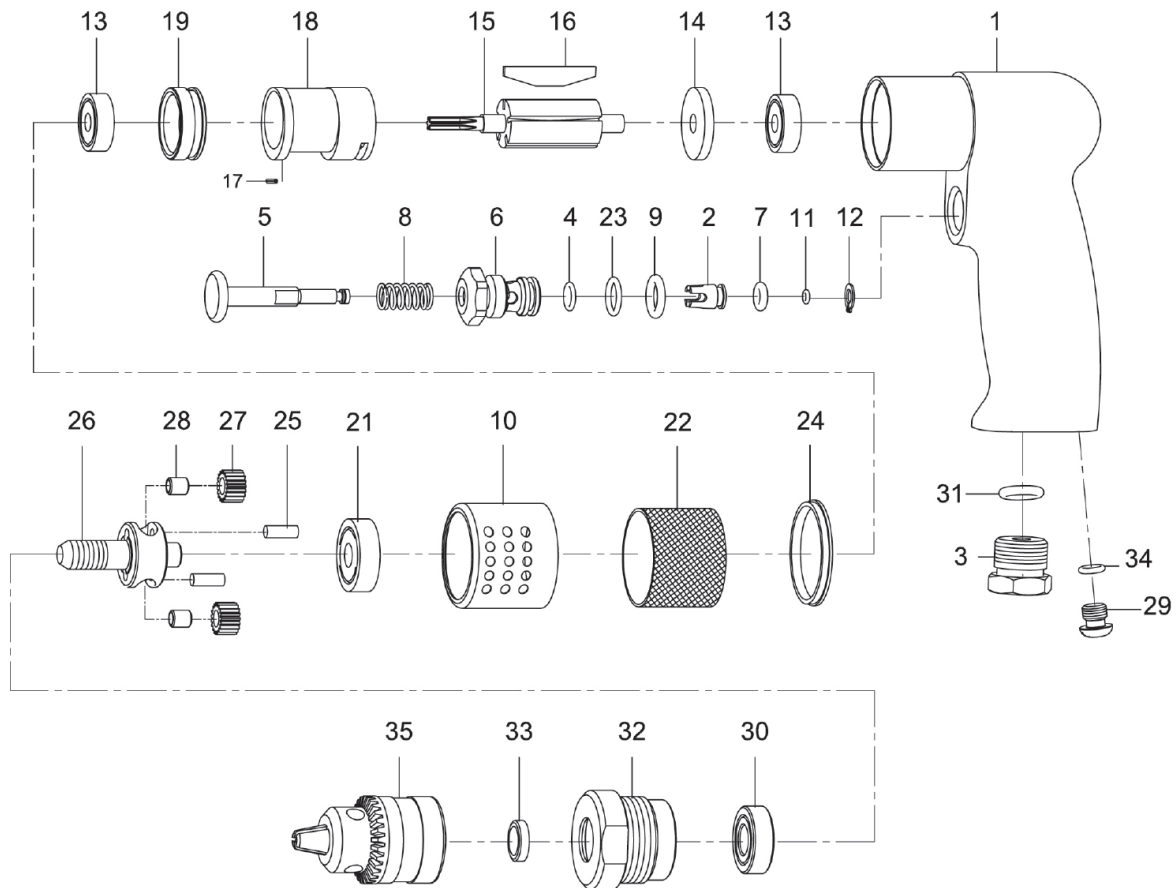

7000 1/4" AIR DRILL

EXPLODED VIEW

PARTS LIST — FOR REFERENCE ONLY

Index Number	Part Number	Description	Qty.	Index Number	Part Number	Description	Qty.
1	72801-11	Motor Housing	1	18	72818-11	Cylinder	1
2	72802-11	Throttle	1	19	78-728619-11	Front End Plate	1
3	72803-11	Air Inlet	1	21	061020-11	Ball Bearing	1
4	40333-11	O-Ring	1	22	72822-11	Filter	1
5	72805-11	Trigger	1	23	72823-11	O-Ring	1
6	72806-11	Valve Bushing	1	24	72824-11	Rubber Ring	1
7	72807-11	O-Ring	1	25	72825-11	Pin	2
8	72808-11	Spring	1	26	72826-11	Cage	1
9	72809-11	O-Ring	1	27	72827-11	Gear	2
10	72810-11	Exhaust Deflector	1	28	72828-11	Bushing	2
11	72811-11	O-Ring	1	29	72829-11	Oil Screw	1
12	62047-11	Retainer Ring	1	30	070130-11	Ball Bearing	1
13	030113-11	Ball Bearing	2	31	72831-11	O-Ring	1
14	72814-11	Rear End Plate	1	32	72832-11	Gear Housing	1
15	72815-11	Rotor	1	33	72833-11	Spacer	1
16	72816-11	Rotor Blade	5	34	72834-11	O-Ring	1
17	30117-11	Spring Pin	1	35	10059-11	Chuck 1/4"	1

FOOTNOTES

EAGLE

10000 SE Pine Street
Portland, OR 97216
503-254-6600
FAX 503-255-2615

When ordering spare parts, please specify
tool type, part number and description.

REVISED 04/07