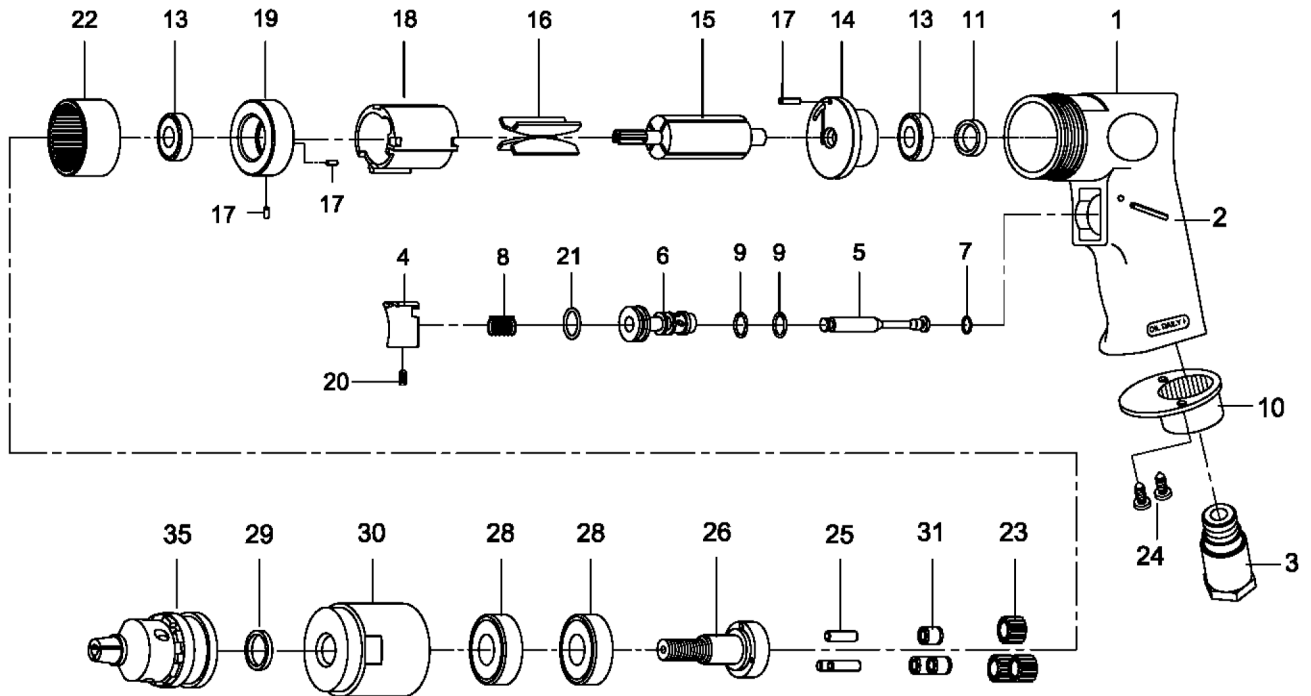

7107 3/8" DRILL

EXPLODED VIEW

PARTS LIST — FOR REFERENCE ONLY

Index Number	Part Number	Description	Qty.	Index Number	Part Number	Description	Qty.	Index Number	Part Number	Description	Qty.
1	70601	Motor Housing	1	15	70615	Rotor	1	30	70630	Clamp Nut	1
2	73402	Spring Pin (2.5 x 22L)	1	17	70117	Spring Pin (2 x 5L)	3	31	80225	Bushing	3
3	70103	Air Inlet	1	18	70118-22	Cylinder	1	35	10035-11	Drill Chuck (3/8") and Key	1
4	70104	Trigger	1	19	70619	Front End Plate	1		3007-RK	Repair Kit (parts available in kit only)	1
5	70105	Valve Stem	1	20	70935	Set Screw (M4 x 8L)	1	9		O-Ring (9.8 x 1.9)	2
6	70106	Valve Bushing	1	22	80222	Internal Gear	1	13		Ball Bearing (626ZZ)	2
7	70107	O-Ring (4.8 x 1.9)	1	23	80223	Planet Gear	3	16		Rotor Blades	4
8	70108	Valve Spring	1	24	40309	Screw (TS2.9)	2	21		O-Ring (11.8 x 2.4)	1
10	70110	Exhaust Diffuser	1	25	30124	Pin (4 x 13.8L)	3	28		Ball Bearing (6201Z)	2
11	30111	Cap	1	26	70626	Work Spindle	1				
14	70614	Rear End Plate	1	29	70133	Chuck Spacer	1				