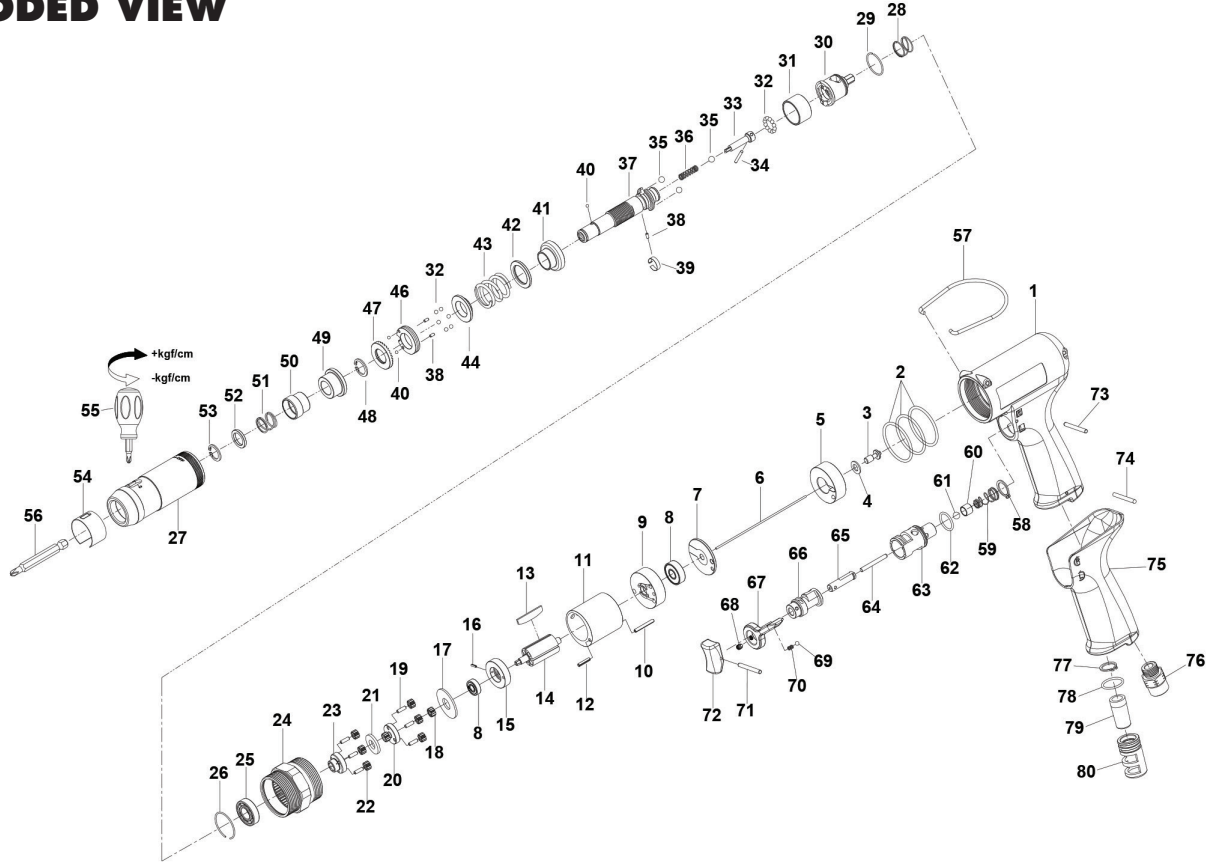

EPTS-33011P-25Q 1/4" HEX AUTO SHUTOFF AIR SCREWDRIVER

EXPLODED VIEW

PARTS LIST — FOR REFERENCE ONLY

Index Number	Part Number	Description	Qty.	Index Number	Part Number	Description	Qty.	Index Number	Part Number	Description	Qty.
1	EPTS-33011P-25Q-1	Motor Housing	1	33	EPTS-33011P-25Q-33	Pilot Pin	1	72	EPTS-33011P-25Q-72	Trigger	1
3	EPTS-33011P-25Q-3	Shut-off Valve	1	34	EPTS-33011P-25Q-34	Pin	1	73	EPTS-33011P-25Q-73	Pin	1
4	EPTS-33011P-25Q-4	Washer	1	37	EPTS-33011P-25Q-37	Standard Anvil	1	74	EPTS-33011P-25Q-74	Pin	1
5	EPTS-33011P-25Q-5	Handle Bushing	1	38	EPTS-33011P-25Q-38	Pin	3	75	EPTS-33011P-25Q-75	Rubber Grip	1
6	EPTS-33011P-25Q-6	Throttle Valve Plunger	1	39	EPTS-33011P-25Q-39	Band	1	76	EPTS-33011P-25Q-76	Air Inlet	1
7	EPTS-33011P-25Q-7	Rear Plate Space	1	41	EPTS-33011P-25Q-41	Central Clutch	1	77	EPTS-33011P-25Q-77	Retainer	1
8	EPTS-33011P-25Q-8	Ball Bearing	2	42	EPTS-33011P-25Q-42	Washer	1	79	EPTS-33011P-25Q-79	Muffler	1
9	EPTS-33011P-25Q-9	Rear End Plate	1	44	EPTS-33011P-25Q-44	Spring Collar	1	80	EPTS-33011P-25Q-80	Exhaust Deflector	1
10	EPTS-33011P-25Q-10	Spring Pin	1	46	EPTS-33011P-25Q-46	Adjustment Lock Ring	1				
11	EPTS-33011P-25Q-11	Cylinder	1	47	EPTS-33011P-25Q-47	Adjustment Nut	1		EPTS-33011P-25Q-TK	Tune Up Kit (parts available in kit only)	1
12	EPTS-33011P-25Q-12	Spring Pin	1	48	EPTS-33011P-25Q-48	Retainer	1	2		O-Ring	3
14	EPTS-33011P-25Q-14	Rotor	1	49	EPTS-33011P-25Q-49	Bushing	1	13		Rotor Blade	4
15	EPTS-33011P-25Q-15	Front End Plate	1	50	EPTS-33011P-25Q-50	Release Sleeve	1	28		Spring	1
16	EPTS-33011P-25Q-16	Spring Pin	1	52	EPTS-33011P-25Q-52	Washer	1	32		Steel Ball	18
17	EPTS-33011P-25Q-17	Washer	1	53	EPTS-33011P-25Q-53	Retainer	1	35		Steel Ball	3
18	EPTS-33011P-25Q-18	Pinion Gear	1	54	EPTS-33011P-25Q-54	Rubber Ring	1	36		Spring	1
19	EPTS-33011P-25Q-19	Pin	6	55	EPTS-33011P-25Q-55	Screwdriver	1	40		Steel Ball	3
20	EPTS-33011P-25Q-20	Rear Gear Head	1	56	EPTS-33011P-25Q-56	Bit (Option)	1	43		Torque Setting Spring	1
21	EPTS-33011P-25Q-21	Washer	1	57	EPTS-33011P-25Q-57	Hanger	1	51		Spring	1
22	EPTS-33011P-25Q-22	Planet Gear	6	58	EPTS-33011P-25Q-58	Retainer	1	59		Throttle Valve Spring	1
23	EPTS-33011P-25Q-23	Front Gear Head	1	60	EPTS-33011P-25Q-60	Throttle Valve	1	61		Steel Ball	1
24	EPTS-33011P-25Q-24	Gear Housing	1	63	EPTS-33011P-25Q-63	Bushing	1	62		O-Ring	1
25	EPTS-33011P-25Q-25	Ball Bearing	1	64	EPTS-33011P-25Q-64	Pin	1	69		Steel Ball	1
26	EPTS-33011P-25Q-26	Retainer	1	65	EPTS-33011P-25Q-65	Trigger Pin	1	70		Spring	1
27	EPTS-33011P-25Q-27	Hammer Case	1	66	EPTS-33011P-25Q-66	Reverse Valve	1	78		O-Ring	1
29	EPTS-33011P-25Q-29	Retainer	1	67	EPTS-33011P-25Q-67	Reverse Knob	1				
30	EPTS-33011P-25Q-30	Rear Clutch	1	68	EPTS-33011P-25Q-68	Screw	1				
31	EPTS-33011P-25Q-31	Ball Holder	1	71	EPTS-33011P-25Q-71	Spring Pin	1				

10000 SE PINE
PORTLAND, OR 97216
503-254-6600
FAX 503-255-2615

When ordering spare parts, please specify
tool type, part number, and description

FOOTNOTES