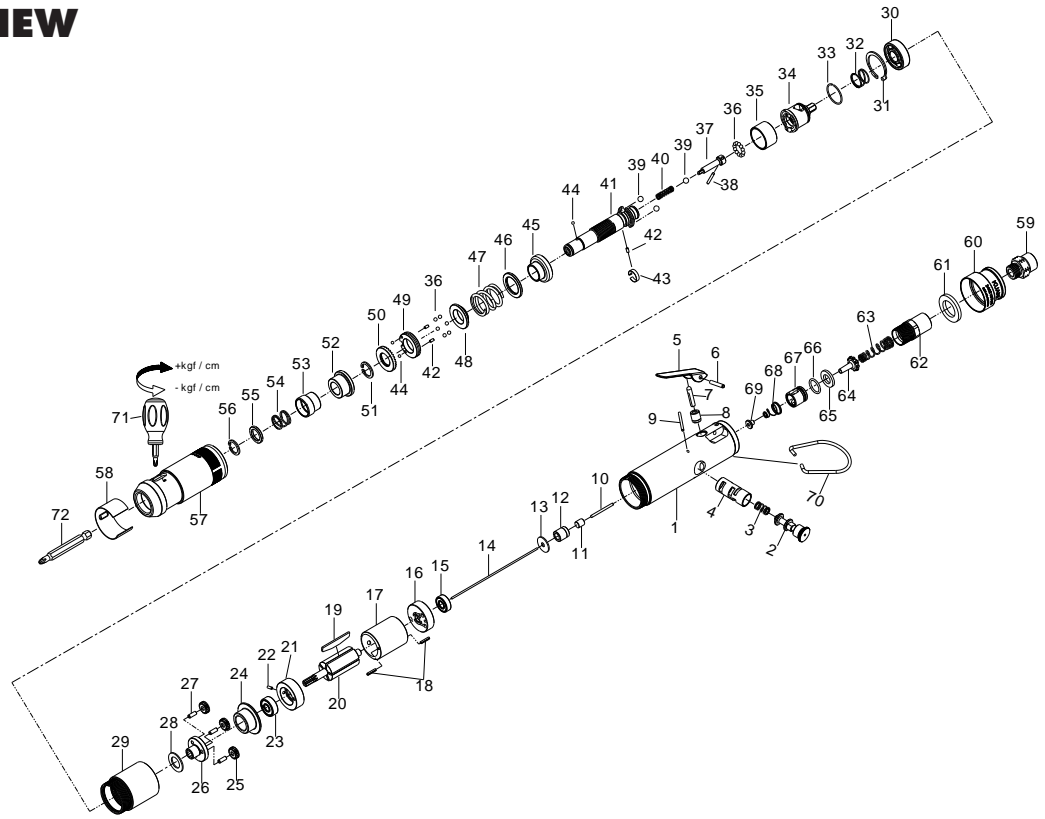

EPTS-34021-25Q TORQUE CONTROLLED SCREWDRIVER

EXPLODED VIEW

PARTS LIST — FOR REFERENCE ONLY

Index Number	Part Number	Description	Qty	Index Number	Part Number	Description	Qty.
1	EPTS-34021-25Q-1	Housing	1	39	EPTS-34021-25Q-39	Steel Ball	3
2	EPTS-34021-25Q-2	Reverse Valve	1	40	EPTS-34021-25Q-40	Spring	1
3	EPTS-34021-25Q-3	Spring	1	41	EPTS-34021-25Q-41	Standard Anvil	1
4	EPTS-34021-25Q-4	Valve Bushing	1	42	EPTS-34021-25Q-42	Pin	3
5	EPTS-34021-25Q-5	Trigger	1	43	EPTS-34021-25Q-43	Band	1
6	EPTS-34021-25Q-6	Spring Pin	1	44	EPTS-34021-25Q-44	Steel Ball	3
7	EPTS-34021-25Q-7	Valve Stem	1	45	EPTS-34021-25Q-45	Central Clutch	1
8	EPTS-34021-25Q-8	Bushing	1	46	EPTS-34021-25Q-46	Washer	1
9	EPTS-34021-25Q-9	Pin	1	47	EPTS-34021-25Q-47	Spring	1
10	EPTS-34021-25Q-10	Pin	1	48	EPTS-34021-25Q-48	Spring Collar	1
11	EPTS-34021-25Q-11	Shut-off Valve	1	49	EPTS-34021-25Q-49	Adjustment Lock Ring	1
12	EPTS-34021-25Q-12	Rear Plate Space	1	50	EPTS-34021-25Q-50	Adjustment Nut	1
13	EPTS-34021-25Q-13	Washer	1	51	EPTS-34021-25Q-51	Retainer	1
14	EPTS-34021-25Q-14	Throttle Valve Plunger	1	52	EPTS-34021-25Q-52	Bushing	1
15	EPTS-34021-25Q-15	Ball Bearing	1	53	EPTS-34021-25Q-53	Release Sleeve	1
16	EPTS-34021-25Q-16	Rear End Plate	1	54	EPTS-34021-25Q-54	Spring	1
17	EPTS-34021-25Q-17	Cylinder	1	55	EPTS-34021-25Q-55	Washer	1
18	EPTS-34021-25Q-18	Spring Pin	2	56	EPTS-34021-25Q-56	Retainer	1
19	EPTS-34021-25Q-19	Rotor Blade	5	57	EPTS-34021-25Q-57	Clutch Housing	1
20	EPTS-34021-25Q-20	Rotor	1	58	EPTS-34021-25Q-58	Rubber Ring	1
21	EPTS-34021-25Q-21	Front End Plate	1	59	EPTS-34021-25Q-59	Air Inlet	1
22	EPTS-34021-25Q-22	Spring Pin	1	60	EPTS-34021-25Q-60	Exhaust Deflector	1
23	EPTS-34021-25Q-23	Ball Bearing	1	61	EPTS-34021-25Q-61	Muffler Element	1
24	EPTS-34021-25Q-24	Washer	1	62	EPTS-34021-25Q-62	Air Inlet	1
25	EPTS-34021-25Q-25	Planet Gear	3	63	EPTS-34021-25Q-63	Spring	1
26	EPTS-34021-25Q-26	Front Gear Head	1	64	EPTS-34021-25Q-64	Throttle Valve	1
27	EPTS-34021-25Q-27	Pin	3	65	EPTS-34021-25Q-65	Washer	1
28	EPTS-34021-25Q-28	Washer	1	66	EPTS-34021-25Q-66	O-Ring	1
29	EPTS-34021-25Q-29	Gear Housing	1	67	EPTS-34021-25Q-67	Bushing	1
30	EPTS-34021-25Q-30	Ball Bearing	1	68	EPTS-34021-25Q-68	Spring	1
31	EPTS-34021-25Q-31	Retainer	1	69	EPTS-34021-25Q-69	Handle Bushing	1
32	EPTS-34021-25Q-32	Spring	1	70	EPTS-34021-25Q-70	Hanger	1
33	EPTS-34021-25Q-33	Retainer	1	71	EPTS-34021-25Q-71	Screwdriver	1
34	EPTS-34021-25Q-34	Rear Clutch	1	72	EPTS-34021-25Q-72	Bit (Option)	
35	EPTS-34021-25Q-35	Ball Holder	1				
36	EPTS-34021-25Q-36	Steel Ball	18	TK	EPTS-34021-25Q-TK	Tune-Up Kit { incl. 3.19 (5).32.36 (18).39 (3).40.44 (3).47.54.61.63.66.68 }	
37	EPTS-34021-25Q-37	Pilot Pin	1				
38	EPTS-34021-25Q-38	Pin	1				

FOOTNOTES

10000 SE Pine Street
Portland, OR 97216
503-254-6600
FAX 503-255-2615

When ordering spare parts, please specify
tool type, part number and description.