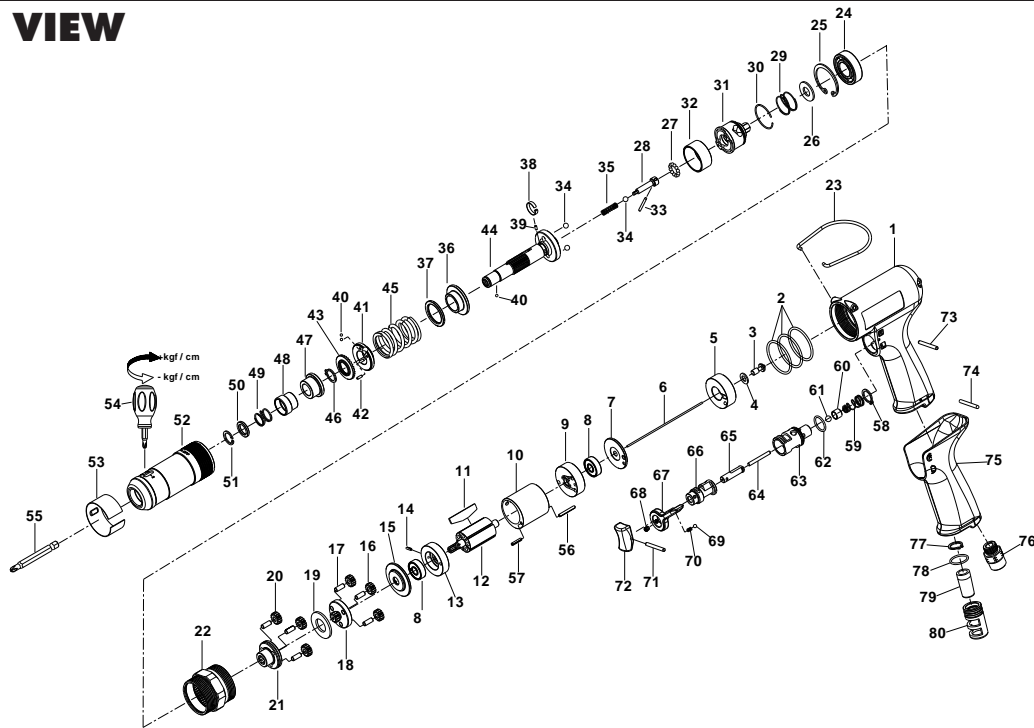

EPTS-35005P-25Q TORQUE CONTROLLED SCREWDRIVER

EXPLODED VIEW

PARTS LIST — FOR REFERENCE ONLY

Index Number	Part Number	Description	Qty	Index Number	Part Number	Description	Qty.
1	EPTS-35005P-25Q-1	Motor Housing	1	44	EPTS-35005P-25Q-44	Standard Anvil	1
2	EPTS-35005P-25Q-2	O-Ring	3	45	EPTS-35005P-25Q-45	Torque Setting Spring	1
3	EPTS-35005P-25Q-3	Shut-off Valve	1	46	EPTS-35005P-25Q-46	Retainer	1
4	EPTS-35005P-25Q-4	Washer	1	47	EPTS-35005P-25Q-47	Bushing	1
5	EPTS-35005P-25Q-5	Handle Bushing	1	48	EPTS-35005P-25Q-48	Release Sleeve	1
6	EPTS-35005P-25Q-6	Throttle Valve Plunger	1	49	EPTS-35005P-25Q-49	Spring	1
7	EPTS-35005P-25Q-7	Rear Plate Space	1	50	EPTS-35005P-25Q-50	Washer	1
8	EPTS-35005P-25Q-8	Ball Bearing	2	51	EPTS-35005P-25Q-51	Retainer	1
9	EPTS-35005P-25Q-9	Rear End Plate	1	52	EPTS-35005P-25Q-52	Clutch Housing	1
10	EPTS-35005P-25Q-10	Cylinder	1	53	EPTS-35005P-25Q-53	Rubber Ring	1
11	EPTS-35005P-25Q-11	Rotor Blade	5	54	EPTS-35005P-25Q-54	Screwdriver	1
12	EPTS-35005P-25Q-12	Rotor	1	55	EPTS-35005P-25Q-55	Bit (Option)	1
13	EPTS-35005P-25Q-13	Front End Plate	1	56	EPTS-35005P-25Q-56	Spring Pin	1
14	EPTS-35005P-25Q-14	Spring Pin	1	57	EPTS-35005P-25Q-57	Spring Pin	1
15	EPTS-35005P-25Q-15	Washer	1	58	EPTS-35005P-25Q-58	Retainer	1
16	EPTS-35005P-25Q-16	Planet Gear	3	59	EPTS-35005P-25Q-59	Throttle Valve Spring	1
17	EPTS-35005P-25Q-17	Pin	6	60	EPTS-35005P-25Q-60	Throttle Valve	1
18	EPTS-35005P-25Q-18	Rear Gear Head	1	61	EPTS-35005P-25Q-61	Steel Ball	1
19	EPTS-35005P-25Q-19	Washer	1	62	EPTS-35005P-25Q-62	O-Ring	1
20	EPTS-35005P-25Q-20	Planet Gear	3	63	EPTS-35005P-25Q-63	Bushing	1
21	EPTS-35005P-25Q-21	Front Gear Head	1	64	EPTS-35005P-25Q-64	Pin	1
22	EPTS-35005P-25Q-22	Gear Housing	1	65	EPTS-35005P-25Q-65	Trigger Pin	1
23	EPTS-35005P-25Q-23	Hanger	1	66	EPTS-35005P-25Q-66	Reverse Valve	1
24	EPTS-35005P-25Q-24	Ball Bearing	1	67	EPTS-35005P-25Q-67	Everse Knob	1
25	EPTS-35005P-25Q-25	Retainer	1	68	EPTS-35005P-25Q-68	Screw	1
26	EPTS-35005P-25Q-26	Washer	1	69	EPTS-35005P-25Q-69	Steel Ball	1
27	EPTS-35005P-25Q-27	Steel Ball	12	70	EPTS-35005P-25Q-70	Spring	1
28	EPTS-35005P-25Q-28	Pilot Pin	1	71	EPTS-35005P-25Q-71	Spring Pin	1
29	EPTS-35005P-25Q-29	Spring	1	72	EPTS-35005P-25Q-72	Trigger	1
30	EPTS-35005P-25Q-30	Retainer	1	73	EPTS-35005P-25Q-73	Pin	1
31	EPTS-35005P-25Q-31	Rear Clutch	1	74	EPTS-35005P-25Q-74	Pin	1
32	EPTS-35005P-25Q-32	Ball Holder	1	75	EPTS-35005P-25Q-75	Rubber Grip	1
33	EPTS-35005P-25Q-33	Pin	1	76	EPTS-35005P-25Q-76	Air Inlet	1
34	EPTS-35005P-25Q-34	Steel Ball	3	77	EPTS-35005P-25Q-77	Retainer	1
35	EPTS-35005P-25Q-35	Spring	1	78	EPTS-35005P-25Q-78	O-Ring	1
36	EPTS-35005P-25Q-36	Central Clutch	1	79	EPTS-35005P-25Q-79	Muffler	1
37	EPTS-35005P-25Q-37	Washer	1	80	EPTS-35005P-25Q-80	Exhaust Deflector	1
38	EPTS-35005P-25Q-38	Band	1				
39	EPTS-35005P-25Q-39	Pin	1	TK	EPTS-35005P-25Q-TK	Tune-Up Kit { incl. 2 (3).11 (5).27 (12).29.34 (3).40 (3).45.49.59.61.62.69.70.78 }	
40	EPTS-35005P-25Q-40	Steel Ball	3				
41	EPTS-35005P-25Q-41	Adjustment Lock Ring	1				
42	EPTS-35005P-25Q-42	Pin	1				
43	EPTS-35005P-25Q-43	Adjustment Nut	1				